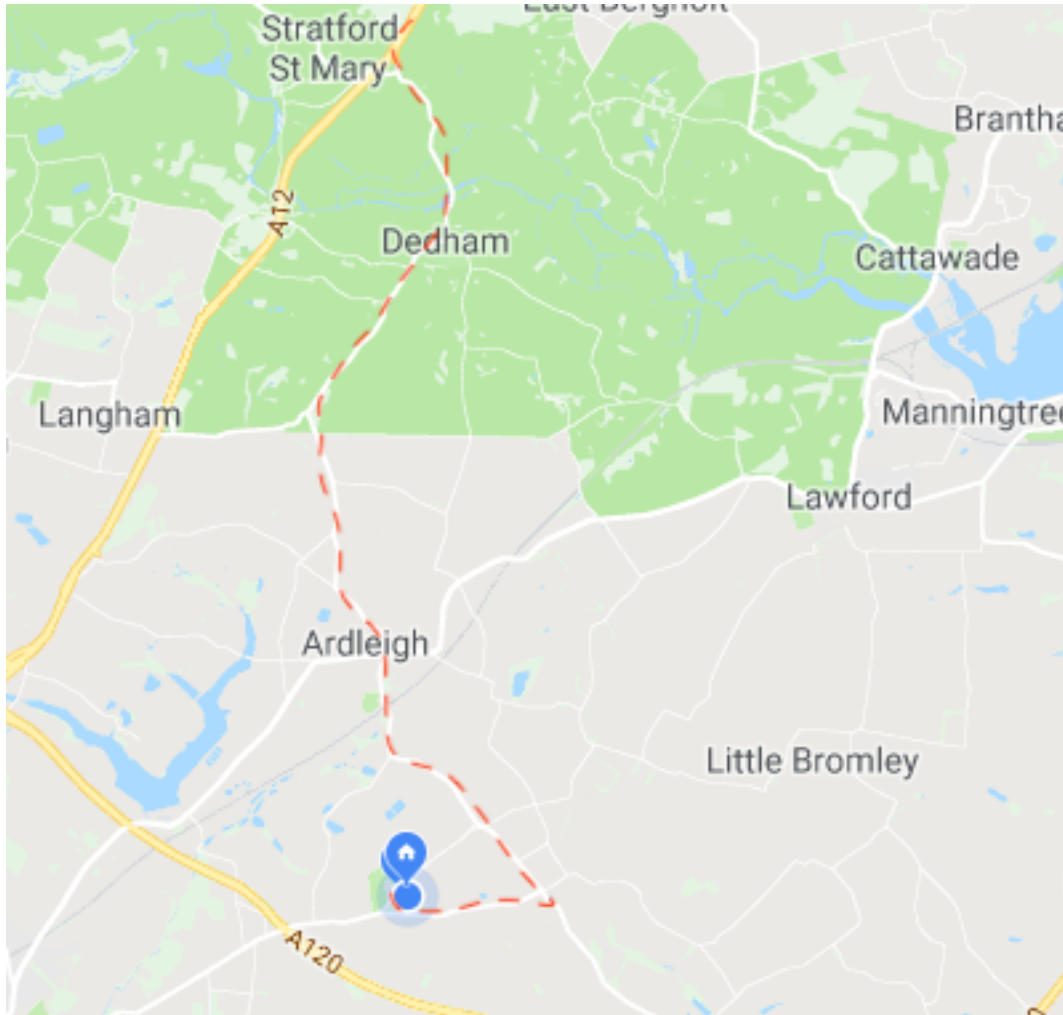

A12 North (Ipswich) - COACH

1. Take exit signposted for Dedham and B1029
2. Follow B1029 into Dedham, turn right at T junction to remain on B1029
3. Continue along B1029 into Ardleigh, continuing straight at the crossroads.
4. Still on the B1029 go over the rail crossing.
5. Around a sharp left hand bend continue straight for 2 miles.
6. Turn right at the Cross Inn, into Colchester Road. Follow for .8 miles.
7. Turn right into exit gate.