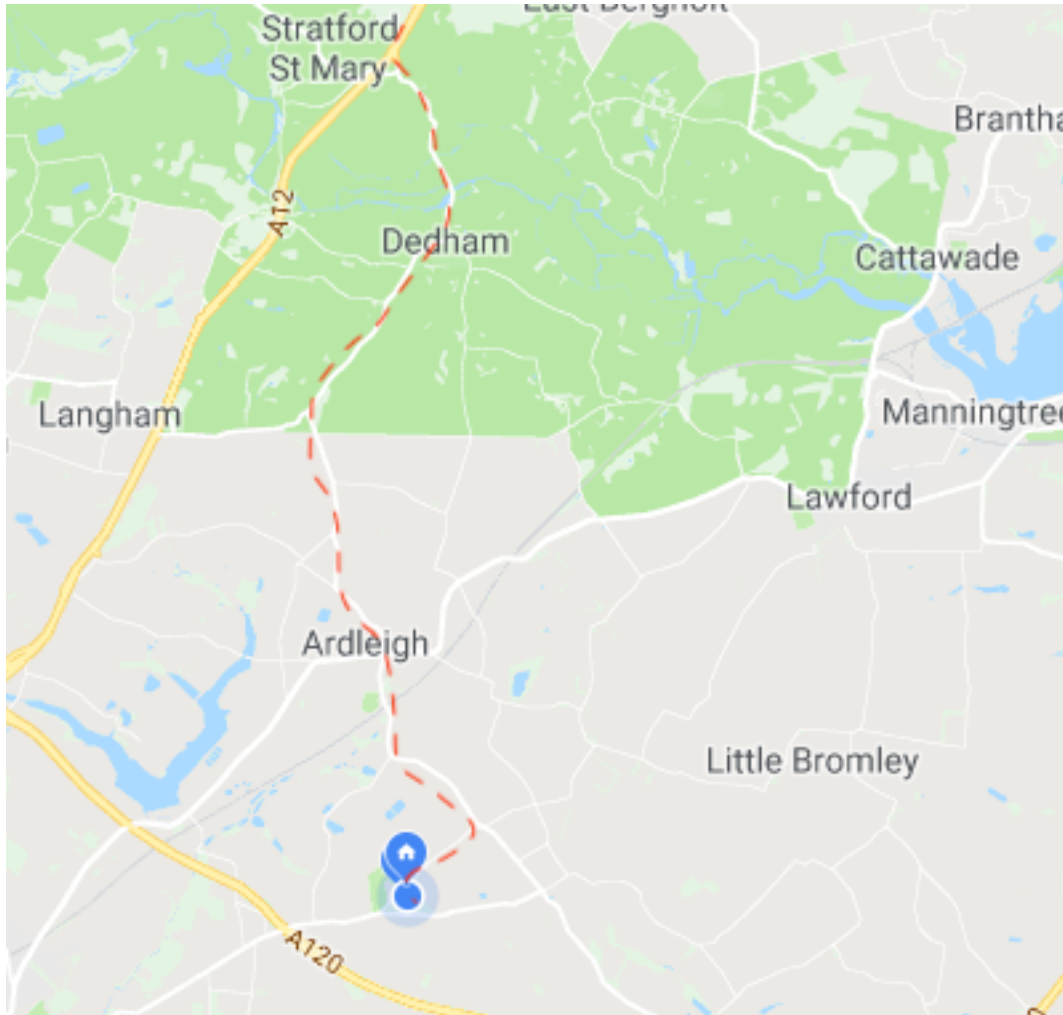

### A12 North (Ipswich) - CAR

1. Take exit signposted for Dedham and B1029
2. Follow B1029 into Dedham, turn right at T junction to remain on B1029
3. Continue along B1029 into Ardleigh, continuing straight at the crossroads.
4. Still on the B1029 go over the rail crossing.
5. Around a sharp left hand bend continue straight for 0.7 miles.
6. Turn right into Park Road.
7. Follow Park Road for 1.2 miles, Green Island Gardens entrance will be on you left.